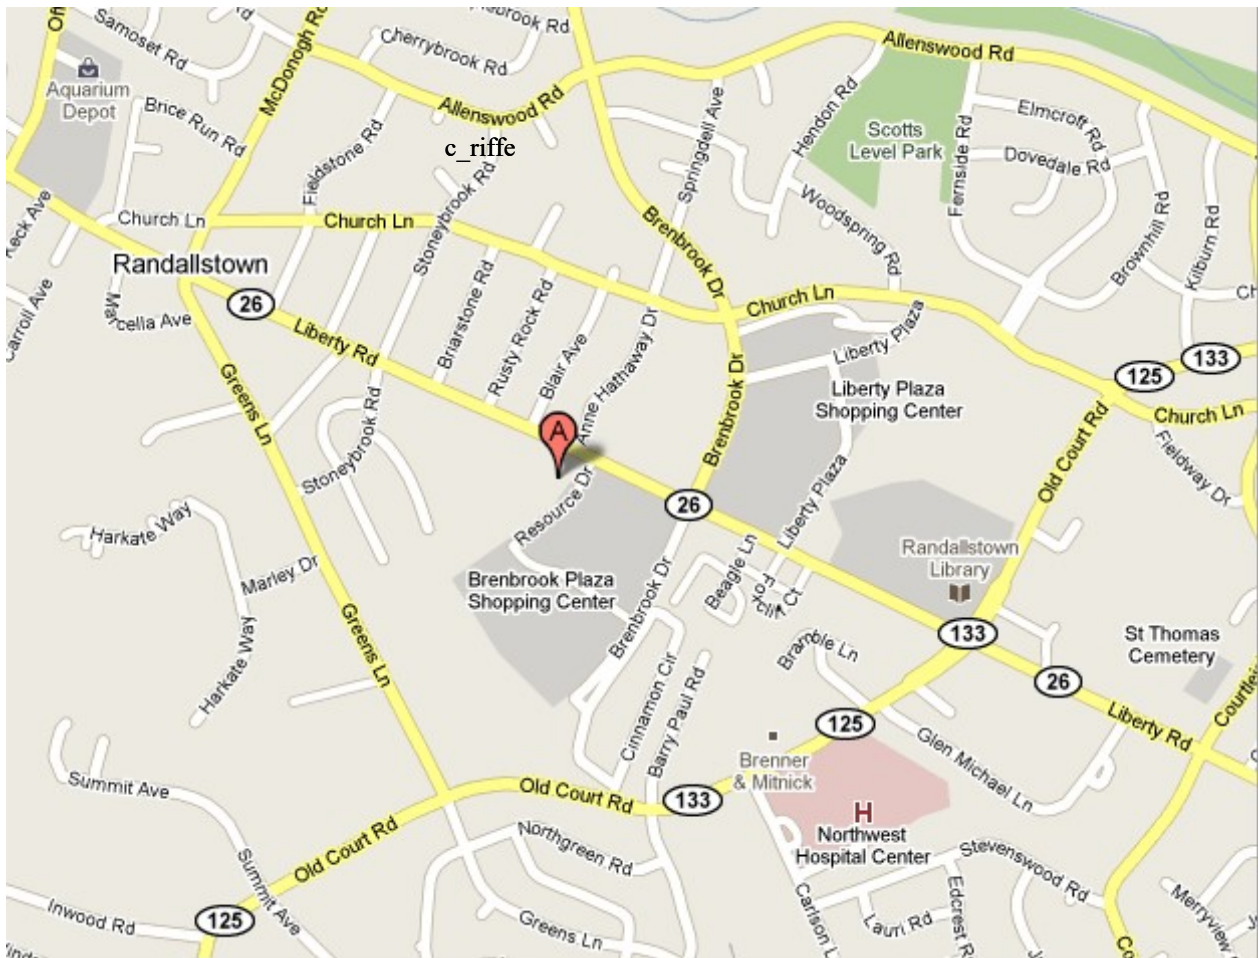

# Randallstown Maryland YMCA Aquatic Center at Randallstown

3505 Resource Drive  
Randallstown, MD 21133  
410-496-4272

Atlantic Edge Scuba  
211 Perry Parkway, Suite #4  
Gaithersburg, MD 20877  
301-519-9283