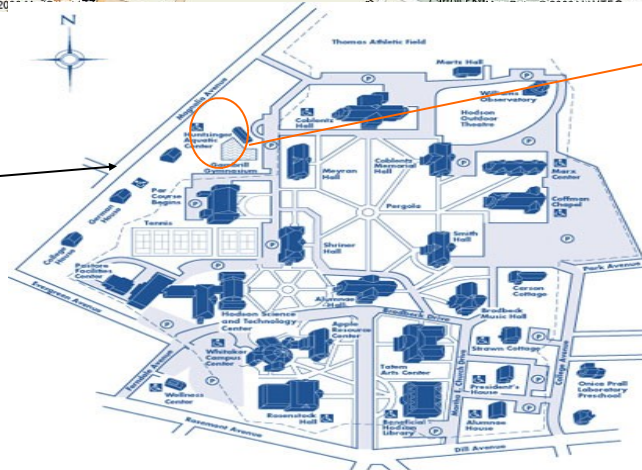

# Frederick Maryland

Hood College

401 Rosemont Ave

Frederick, Md. 21701

301-696-3453

Swimming Pool

Park Here on Magnolia Drive

Atlantic Edge Scuba  
211 Perry Parkway, Suite #4  
Gaithersburg, MD 20877  
301-519-9283