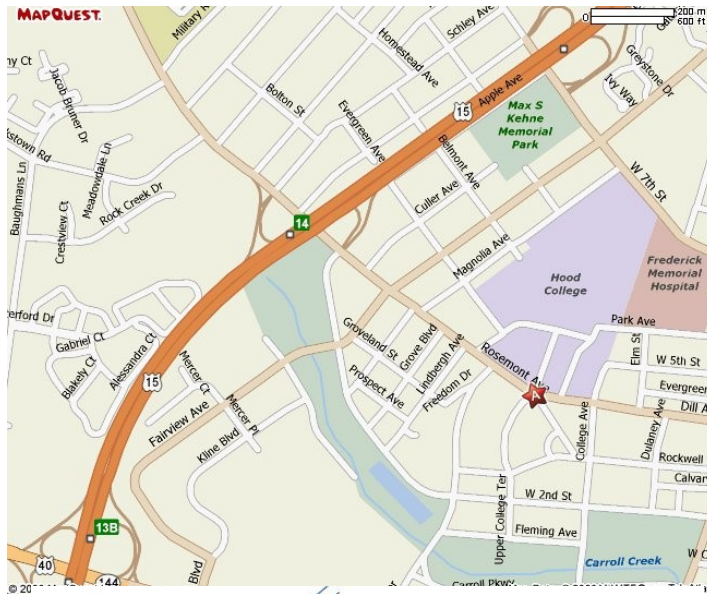

# Frederick Maryland

Hood College

401 Rosemont Ave

Frederick, Md. 21701

301-696-3453

Swimming Pool

Park Here on Magnolia Drive

Atlantic Edge Scuba  
211 Perry Parkway, Suite #4  
Gaithersburg, MD 20877  
301-519-9283