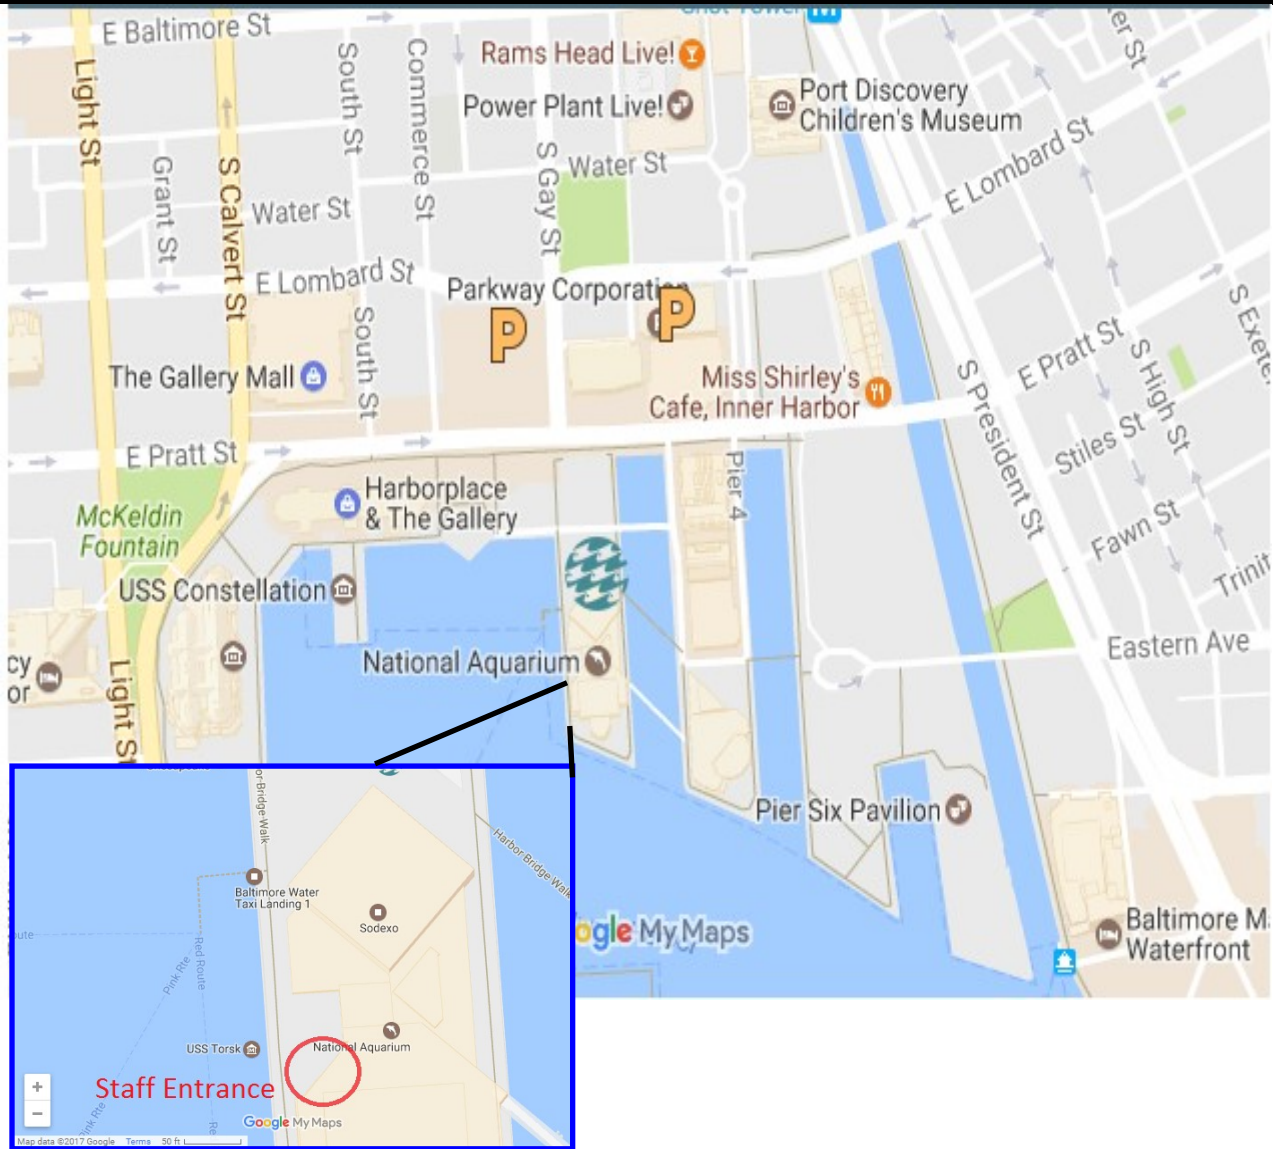

# National Aquarium in Baltimore

501 E Pratt Street  
Baltimore, MD 21202  
410- 576- 3800

Atlantic Edge Scuba  
211 Perry Parkway, Suite #4  
Gaithersburg, MD 20877  
301-519-9283